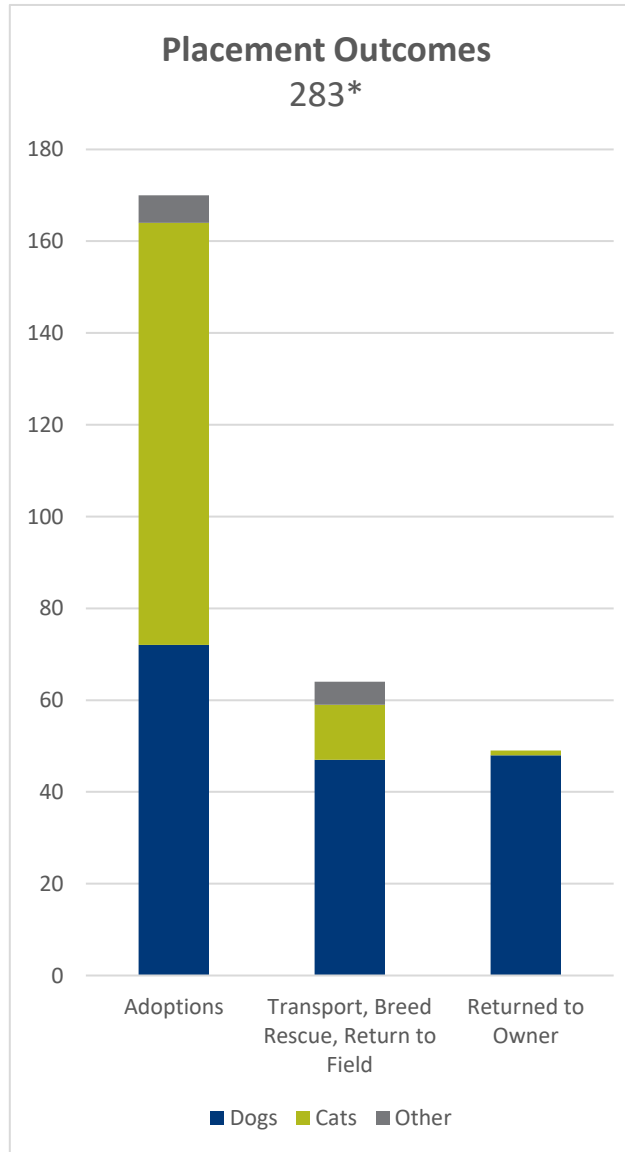

Louisiana SPCA Monthly Animal Care Report

January 2017

Our goal is to eliminate euthanasia of healthy adoptable animals.

**This total includes owner requested euthanasia.
 **Unadoptable animals include animals for whom euthanasia is the most humane alternative due to injury, disease, are vicious, fractious or exhibit extremely fearful behavior.*

Less common placement and intake options are not shown but are included in the total count.

**An additional 106 animals were cared for in Foster Care.*