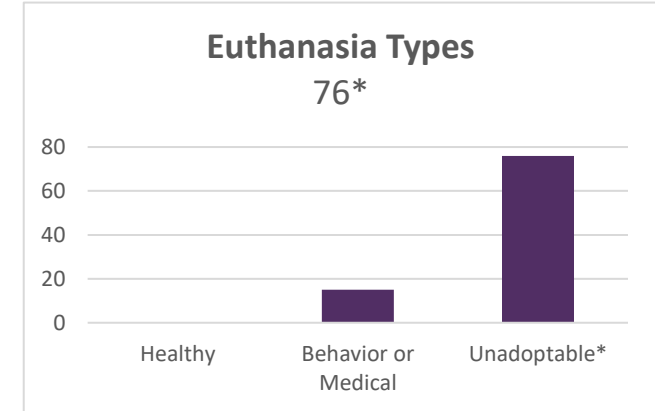

Louisiana SPCA Monthly Animal Care Report

January 2017

Our goal is to eliminate euthanasia of healthy adoptable animals.

**This total includes owner requested euthanasia.
 **Unadoptable animals include animals for whom euthanasia is the most humane alternative due to injury, disease, are vicious, fractious or exhibit extremely fearful behavior.*

Less common placement and intake options are not shown but are included in the total count.

**An additional 106 animals were cared for in Foster Care.*