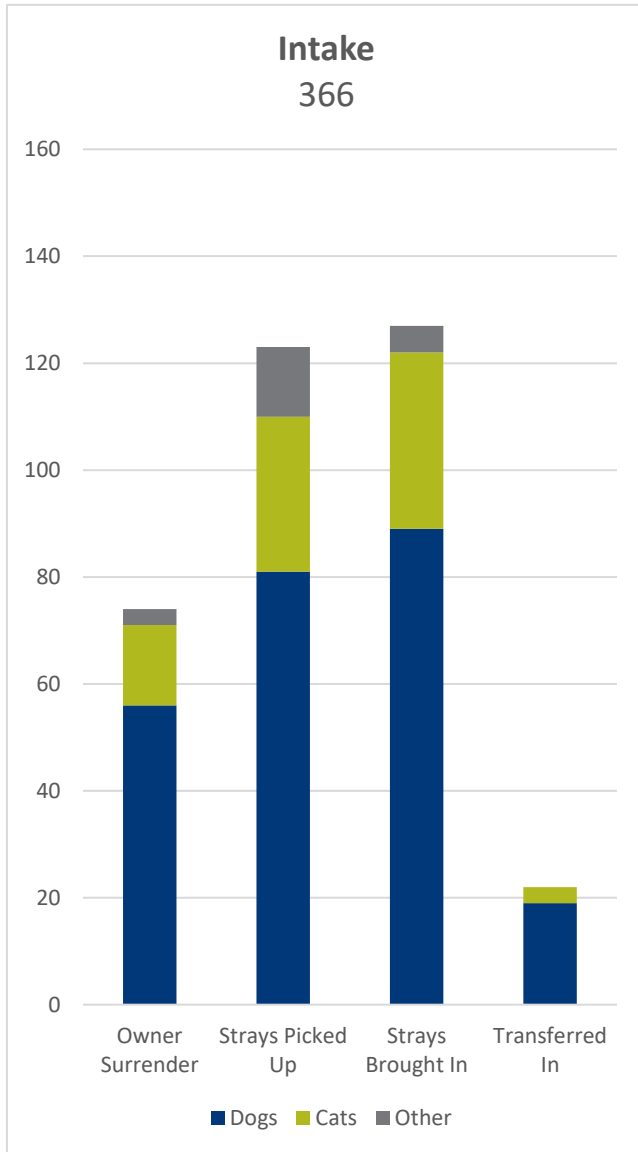

Louisiana SPCA Monthly Animal Care Report

January 2017

Our goal is to eliminate euthanasia of healthy adoptable animals.

**This total includes owner requested euthanasia.
 **Unadoptable animals include animals for whom euthanasia is the most humane alternative due to injury, disease, are vicious, fractious or exhibit extremely fearful behavior.*

Less common placement and intake options are not shown but are included in the total count.

**An additional 106 animals were cared for in Foster Care.*