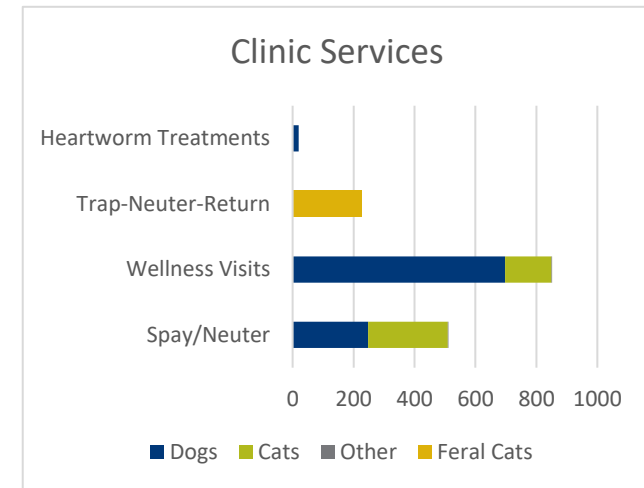

Louisiana SPCA Monthly Animal Care Report

January 2017

Our goal is to eliminate euthanasia of healthy adoptable animals.

**This total includes owner requested euthanasia.
 **Unadoptable animals include animals for whom euthanasia is the most humane alternative due to injury, disease, are vicious, fractious or exhibit extremely fearful behavior.*

Less common placement and intake options are not shown but are included in the total count.

**An additional 106 animals were cared for in Foster Care.*