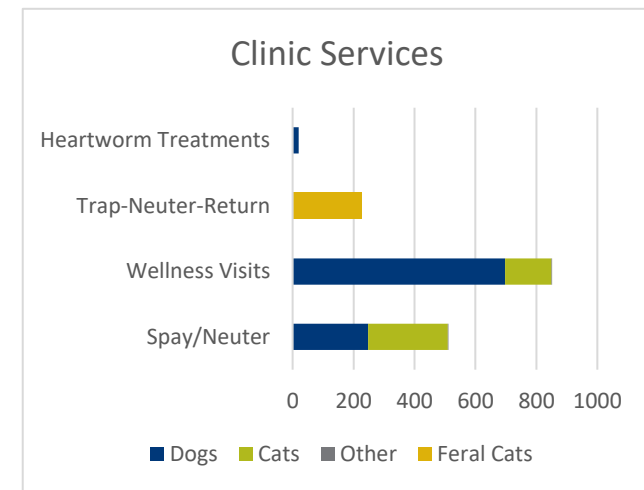

Louisiana SPCA Monthly Animal Care Report

January 2017

Our goal is to eliminate euthanasia of healthy adoptable animals.

**This total includes owner requested euthanasia.
 **Unadoptable animals include animals for whom euthanasia is the most humane alternative due to injury, disease, are vicious, fractious or exhibit extremely fearful behavior.*

Less common placement and intake options are not shown but are included in the total count.

**An additional 106 animals were cared for in Foster Care.*