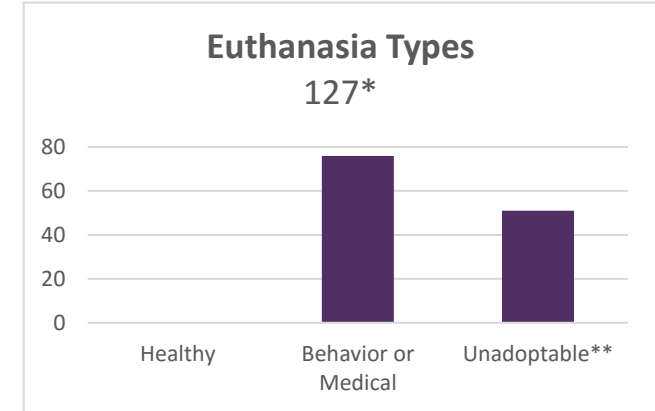

Louisiana SPCA Monthly Animal Care Report

May 2016

Our goal is to eliminate euthanasia of healthy adoptable animals.

**This total includes owner requested euthanasia.
 **Unadoptable animals include animals for whom euthanasia is the most humane alternative due to injury, disease, are vicious, fractious or exhibit extremely fearful behavior.*

Less common placement and intake options are not shown but are included in the total count.

**An additional 99 animals were placed in Foster Care.*