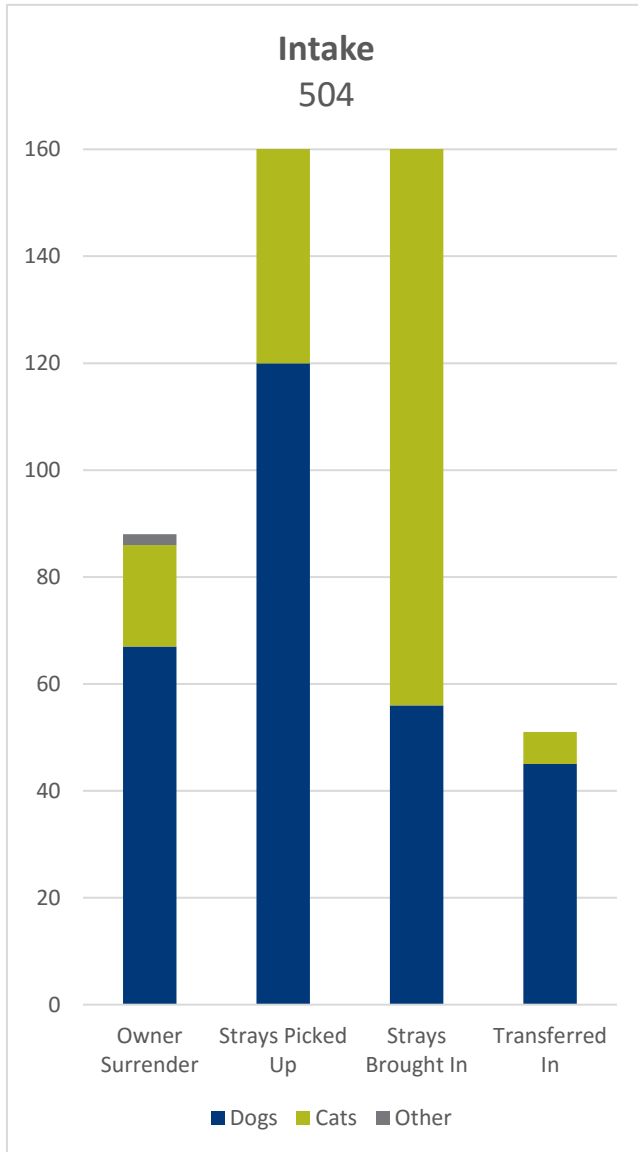

## May 2016

**Our goal is to eliminate euthanasia of healthy adoptable animals.**

*\*This total includes owner requested euthanasia.  
 \*\*Unadoptable animals include animals for whom euthanasia is the most humane alternative due to injury, disease, are vicious, fractious or exhibit extremely fearful behavior.*

*Less common placement and intake options are not shown but are included in the total count.*

*\*An additional 99 animals were placed in Foster Care.*