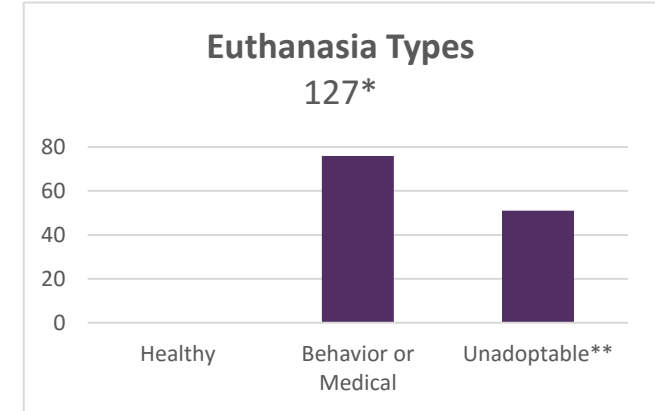

## May 2016

**Our goal is to eliminate euthanasia of healthy adoptable animals.**

*\*This total includes owner requested euthanasia.  
 \*\*Unadoptable animals include animals for whom euthanasia is the most humane alternative due to injury, disease, are vicious, fractious or exhibit extremely fearful behavior.*

*Less common placement and intake options are not shown but are included in the total count.*

*\*An additional 99 animals were placed in Foster Care.*