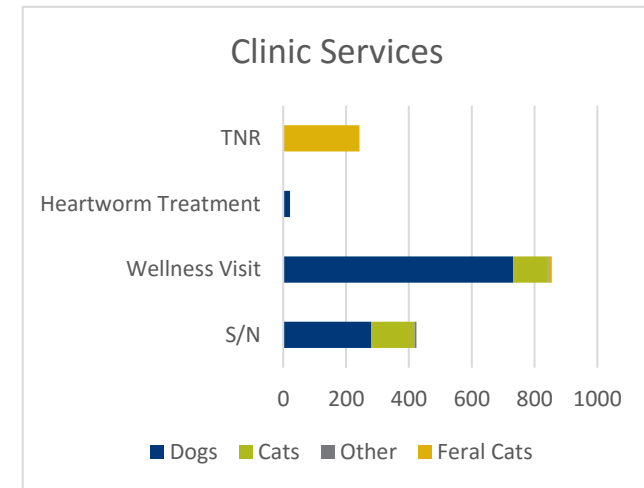

Louisiana SPCA Monthly Animal Care Report

May 2016

Our goal is to eliminate euthanasia of healthy adoptable animals.

**This total includes owner requested euthanasia.
 **Unadoptable animals include animals for whom euthanasia is the most humane alternative due to injury, disease, are vicious, fractious or exhibit extremely fearful behavior.*

Less common placement and intake options are not shown but are included in the total count.

**An additional 99 animals were placed in Foster Care.*