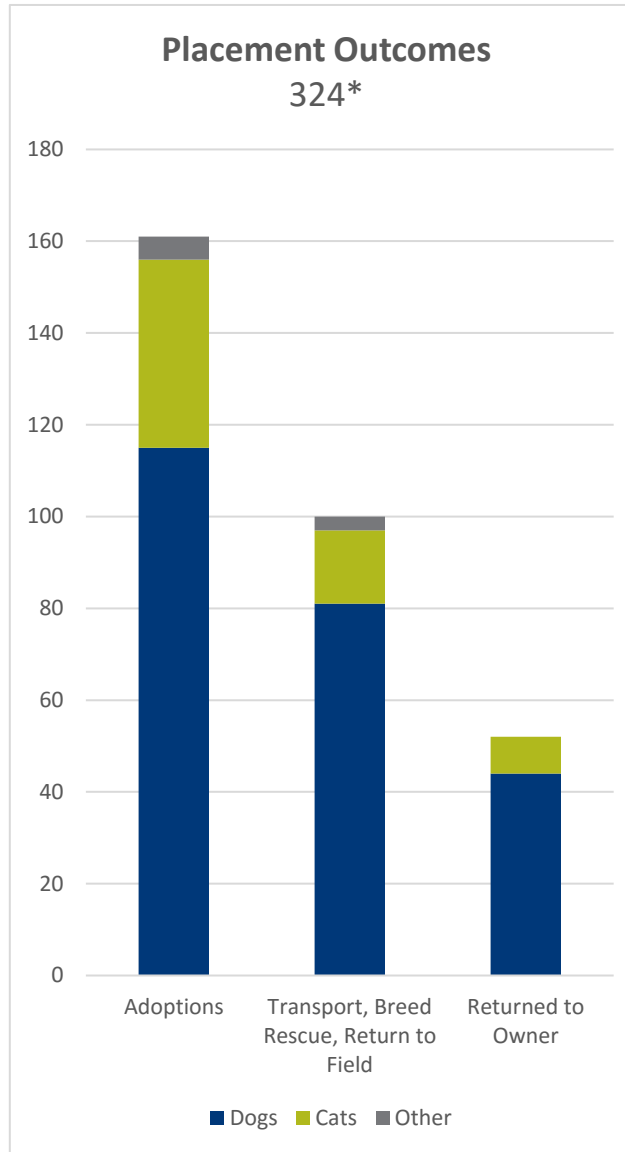

Louisiana SPCA Monthly Animal Care Report

May 2016

Our goal is to eliminate euthanasia of healthy adoptable animals.

**This total includes owner requested euthanasia.
 **Unadoptable animals include animals for whom euthanasia is the most humane alternative due to injury, disease, are vicious, fractious or exhibit extremely fearful behavior.*

Less common placement and intake options are not shown but are included in the total count.

**An additional 99 animals were placed in Foster Care.*