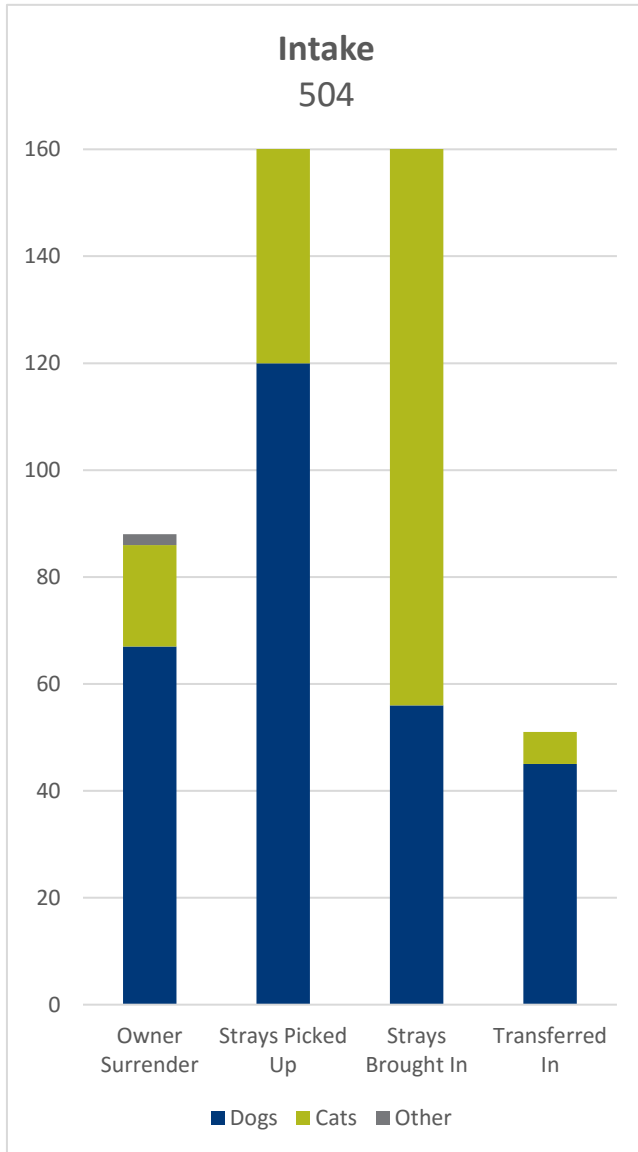

Louisiana SPCA Monthly Animal Care Report

May 2016

Our goal is to eliminate euthanasia of healthy adoptable animals.

**This total includes owner requested euthanasia.
 **Unadoptable animals include animals for whom euthanasia is the most humane alternative due to injury, disease, are vicious, fractious or exhibit extremely fearful behavior.*

Less common placement and intake options are not shown but are included in the total count.

**An additional 99 animals were placed in Foster Care.*