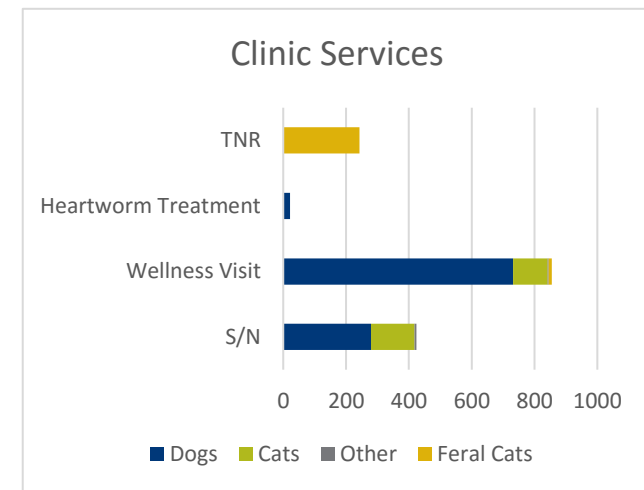

## May 2016

**Our goal is to eliminate euthanasia of healthy adoptable animals.**

*\*This total includes owner requested euthanasia.  
 \*\*Unadoptable animals include animals for whom euthanasia is the most humane alternative due to injury, disease, are vicious, fractious or exhibit extremely fearful behavior.*

*Less common placement and intake options are not shown but are included in the total count.*

*\*An additional 99 animals were placed in Foster Care.*