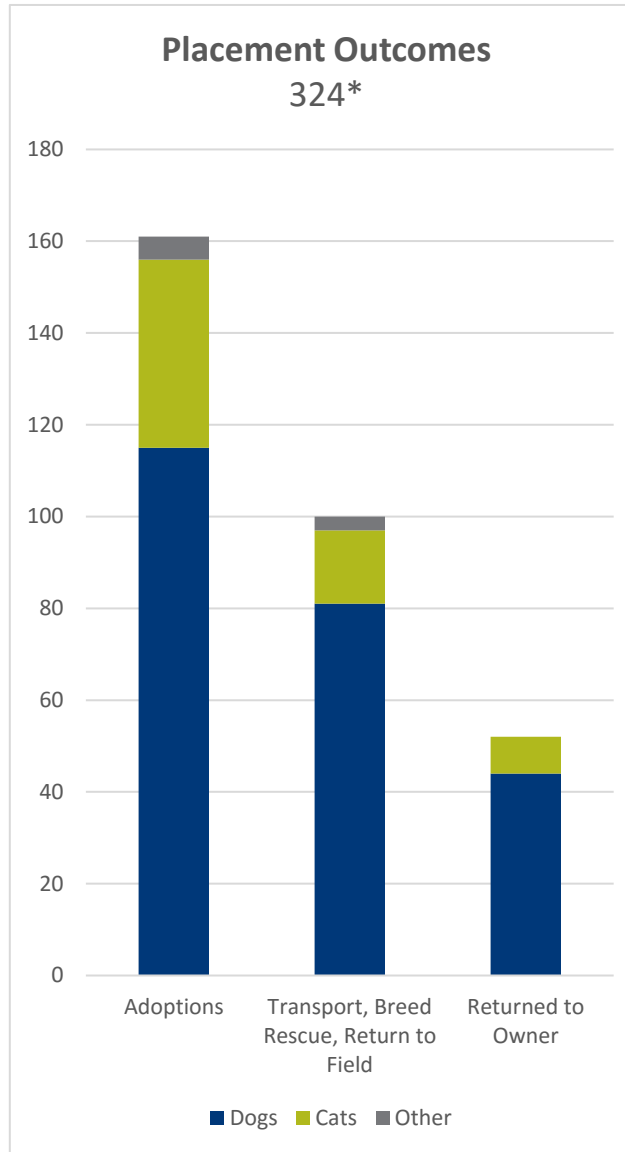

## May 2016

**Our goal is to eliminate euthanasia of healthy adoptable animals.**

*\*This total includes owner requested euthanasia.  
 \*\*Unadoptable animals include animals for whom euthanasia is the most humane alternative due to injury, disease, are vicious, fractious or exhibit extremely fearful behavior.*

*Less common placement and intake options are not shown but are included in the total count.*

*\*An additional 99 animals were placed in Foster Care.*