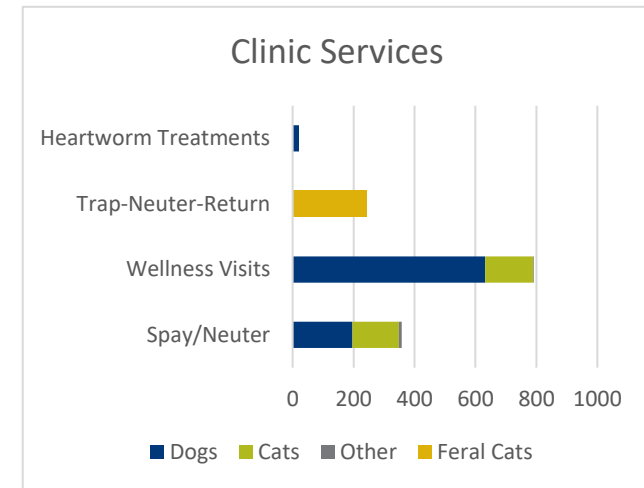

## December 2016

**Our goal is to eliminate euthanasia of healthy adoptable animals.**

*\*This total includes owner requested euthanasia.  
 \*\*Unadoptable animals include animals for whom euthanasia is the most humane alternative due to injury, disease, are vicious, fractious or exhibit extremely fearful behavior.*

*Less common placement and intake options are not shown but are included in the total count.*

*\*An additional 134 animals were cared for in Foster Care.*