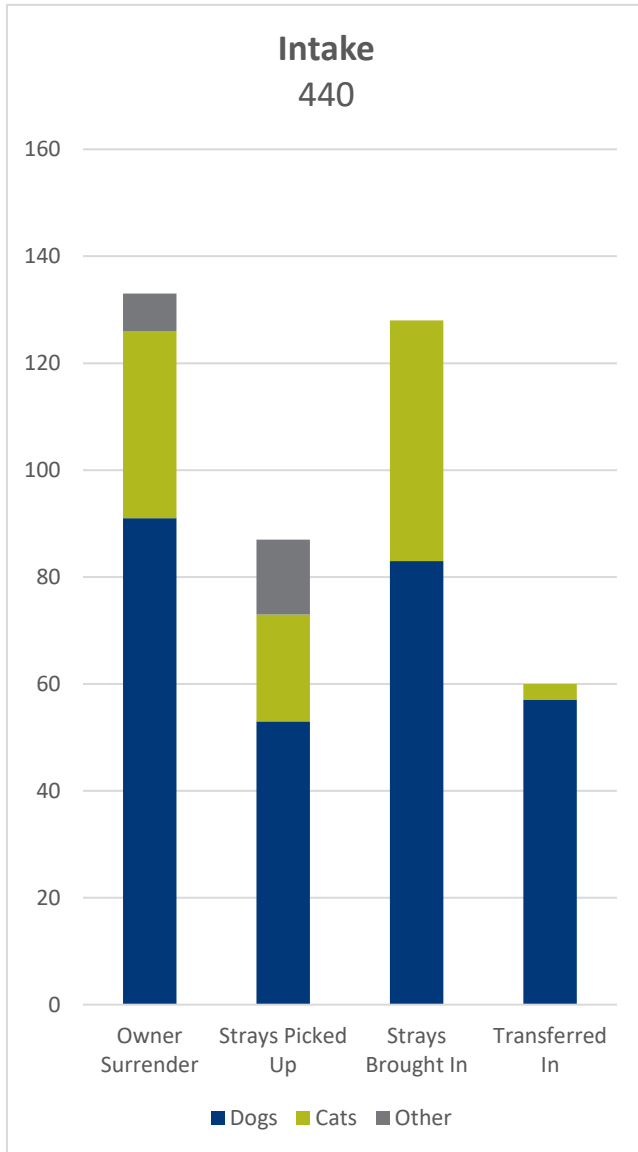

## December 2016

**Our goal is to eliminate euthanasia of healthy adoptable animals.**

*\*This total includes owner requested euthanasia.  
 \*\*Unadoptable animals include animals for whom euthanasia is the most humane alternative due to injury, disease, are vicious, fractious or exhibit extremely fearful behavior.*