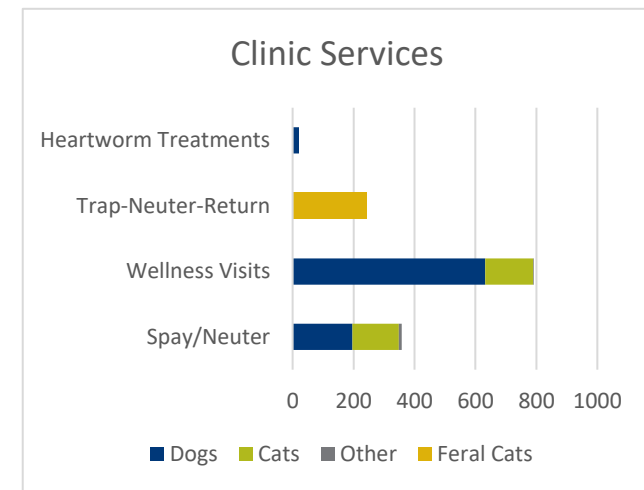

## December 2016

**Our goal is to eliminate euthanasia of healthy adoptable animals.**

*\*This total includes owner requested euthanasia.  
 \*\*Unadoptable animals include animals for whom euthanasia is the most humane alternative due to injury, disease, are vicious, fractious or exhibit extremely fearful behavior.*

*Less common placement and intake options are not shown but are included in the total count.*

*\*An additional 134 animals were cared for in Foster Care.*