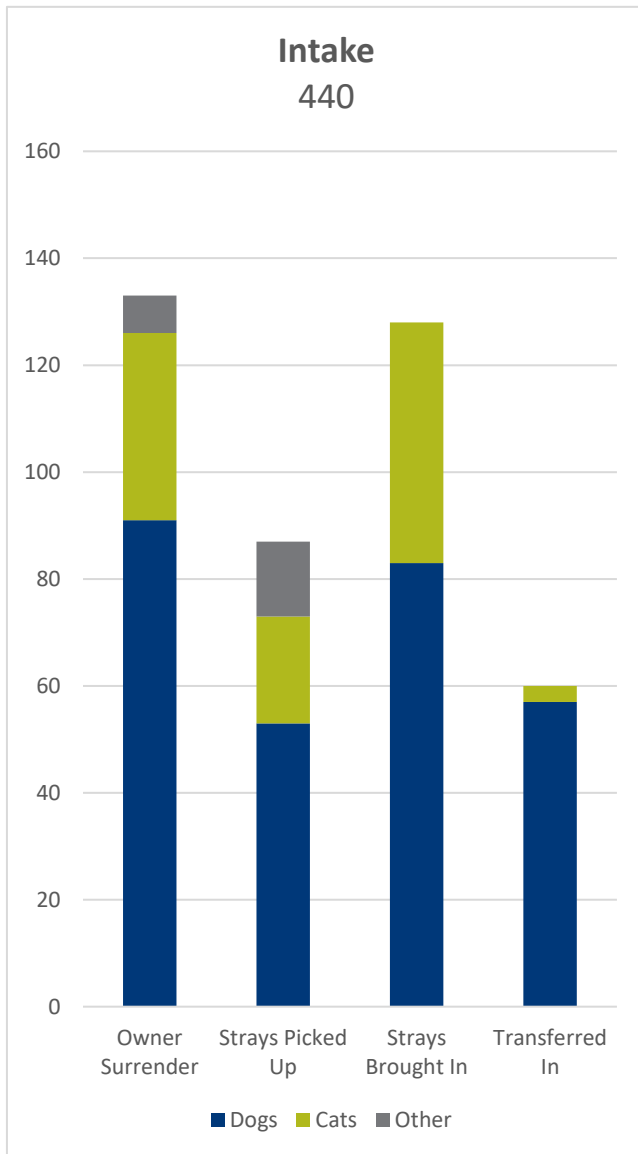

## December 2016

**Our goal is to eliminate euthanasia of healthy adoptable animals.**

*\*This total includes owner requested euthanasia.  
 \*\*Unadoptable animals include animals for whom euthanasia is the most humane alternative due to injury, disease, are vicious, fractious or exhibit extremely fearful behavior.*

*Less common placement and intake options are not shown but are included in the total count.*

*\*An additional 134 animals were cared for in Foster Care.*