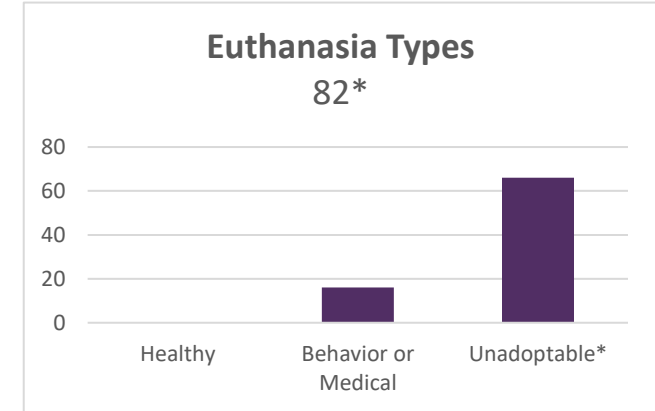

## December 2016

**Our goal is to eliminate euthanasia of healthy adoptable animals.**

*\*This total includes owner requested euthanasia.  
 \*\*Unadoptable animals include animals for whom euthanasia is the most humane alternative due to injury, disease, are vicious, fractious or exhibit extremely fearful behavior.*

*Less common placement and intake options are not shown but are included in the total count.*

*\*An additional 134 animals were cared for in Foster Care.*