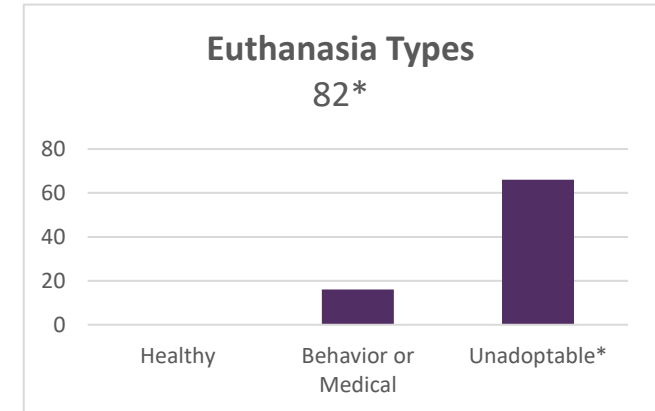

## December 2016

**Our goal is to eliminate euthanasia of healthy adoptable animals.**

*\*This total includes owner requested euthanasia.  
 \*\*Unadoptable animals include animals for whom euthanasia is the most humane alternative due to injury, disease, are vicious, fractious or exhibit extremely fearful behavior.*

*Less common placement and intake options are not shown but are included in the total count.*

*\*An additional 134 animals were cared for in Foster Care.*