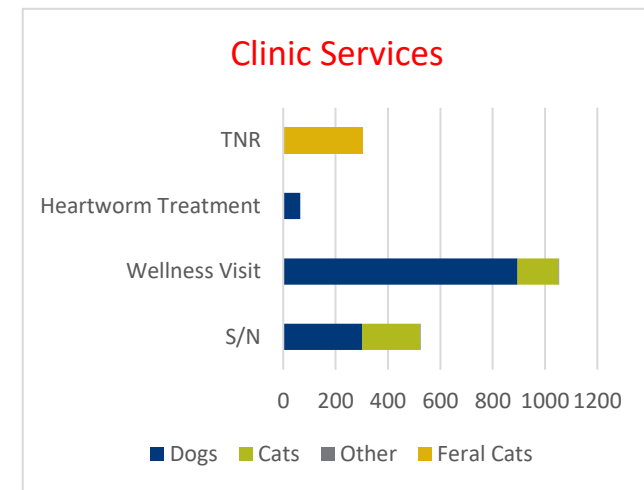

Louisiana SPCA Monthly Animal Care Report

July 2016

Our goal is to eliminate euthanasia of healthy adoptable animals.

**This total includes owner requested euthanasia.
 **Unadoptable animals include animals for whom euthanasia is the most humane alternative due to injury, disease, are vicious, fractious or exhibit extremely fearful behavior.*

Less common placement and intake options are not shown but are included in the total count.

**An additional 116 animals were placed in Foster Care.*