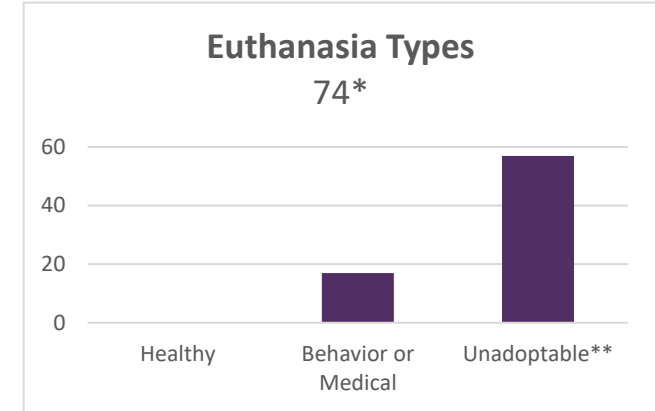

## July 2016

**Our goal is to eliminate euthanasia of healthy adoptable animals.**

*\*This total includes owner requested euthanasia.  
 \*\*Unadoptable animals include animals for whom euthanasia is the most humane alternative due to injury, disease, are vicious, fractious or exhibit extremely fearful behavior.*