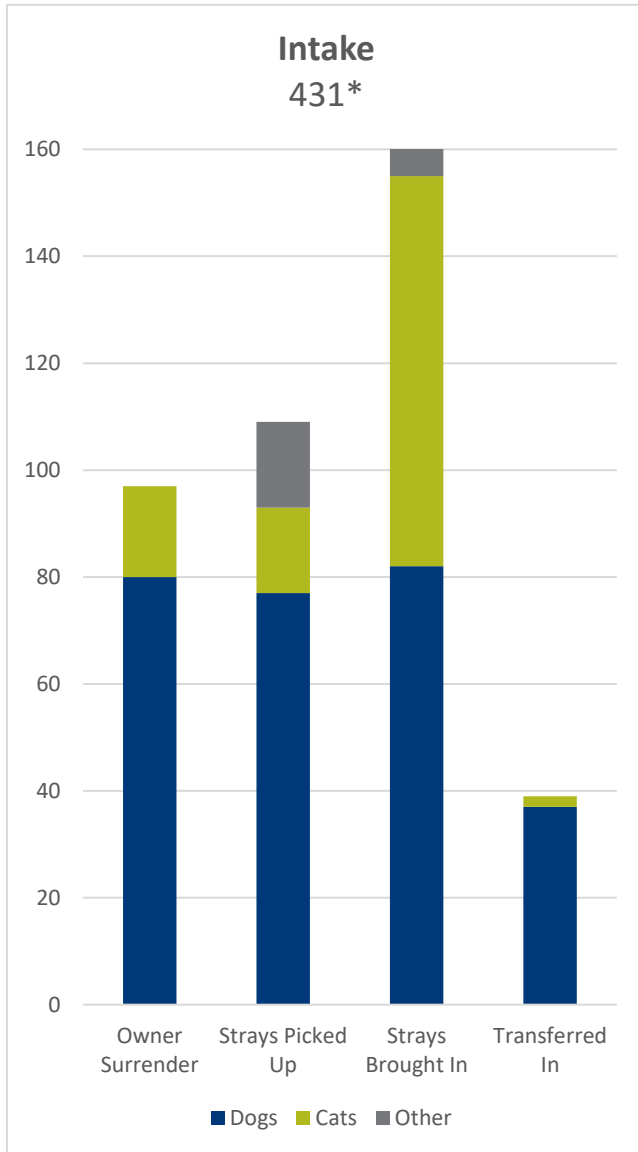

## July 2016

**Our goal is to eliminate euthanasia of healthy adoptable animals.**

*\*This total includes owner requested euthanasia.  
 \*\*Unadoptable animals include animals for whom euthanasia is the most humane alternative due to injury, disease, are vicious, fractious or exhibit extremely fearful behavior.*