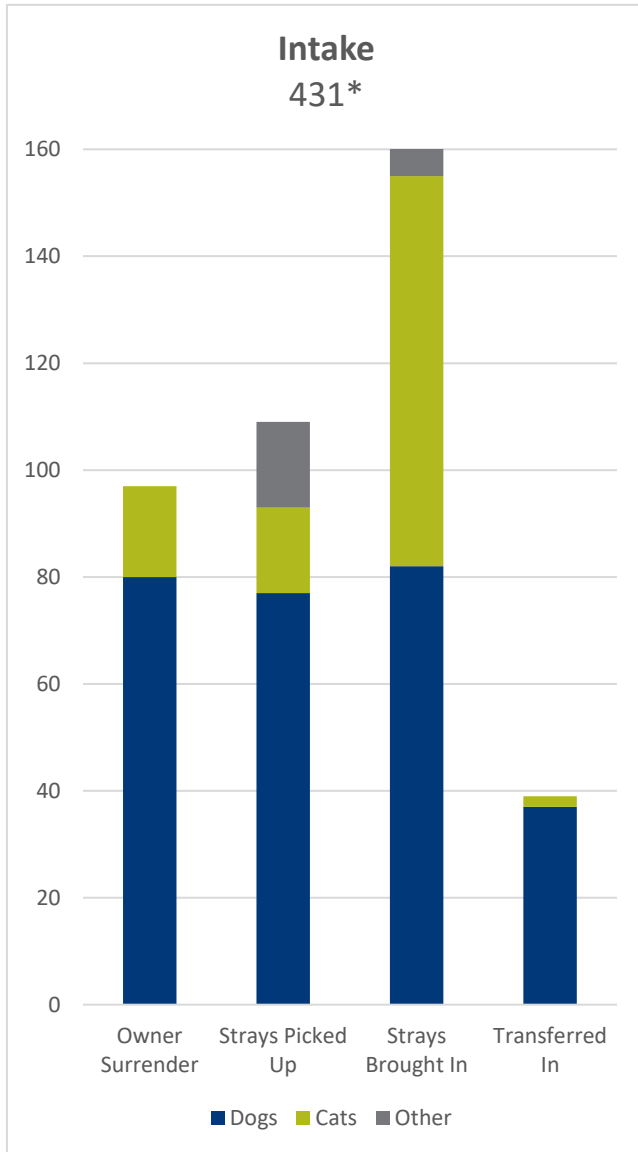

Louisiana SPCA Monthly Animal Care Report

July 2016

Our goal is to eliminate euthanasia of healthy adoptable animals.

**This total includes owner requested euthanasia.
 **Unadoptable animals include animals for whom euthanasia is the most humane alternative due to injury, disease, are vicious, fractious or exhibit extremely fearful behavior.*

Less common placement and intake options are not shown but are included in the total count.

**An additional 116 animals were placed in Foster Care.*