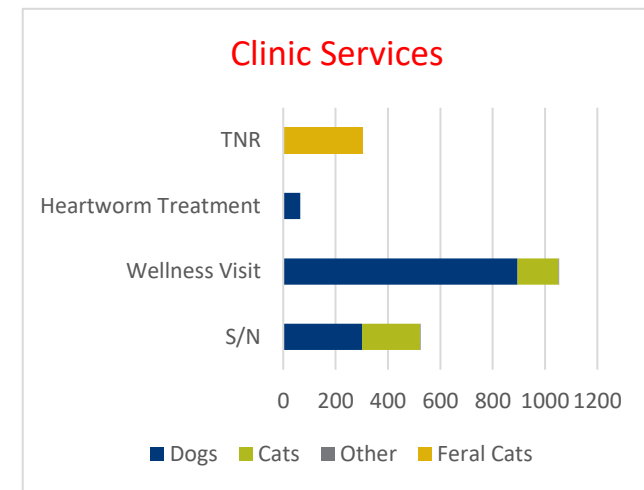

## July 2016

**Our goal is to eliminate euthanasia of healthy adoptable animals.**

*\*This total includes owner requested euthanasia.  
 \*\*Unadoptable animals include animals for whom euthanasia is the most humane alternative due to injury, disease, are vicious, fractious or exhibit extremely fearful behavior.*

*Less common placement and intake options are not shown but are included in the total count.*

*\*An additional 116 animals were placed in Foster Care.*