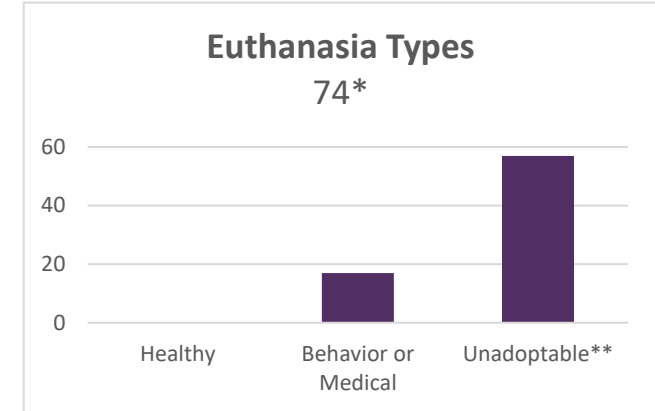

Louisiana SPCA Monthly Animal Care Report

July 2016

Our goal is to eliminate euthanasia of healthy adoptable animals.

**This total includes owner requested euthanasia.
 **Unadoptable animals include animals for whom euthanasia is the most humane alternative due to injury, disease, are vicious, fractious or exhibit extremely fearful behavior.*

Less common placement and intake options are not shown but are included in the total count.

**An additional 116 animals were placed in Foster Care.*