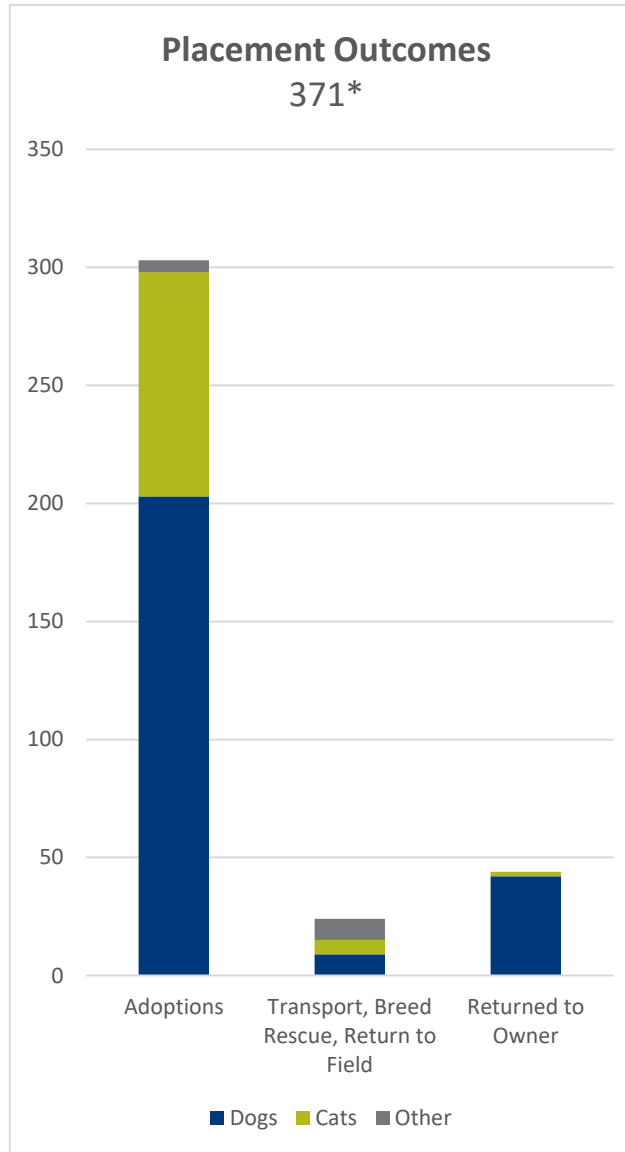

Louisiana SPCA Monthly Animal Care Report

July 2016

Our goal is to eliminate euthanasia of healthy adoptable animals.

**This total includes owner requested euthanasia.
 **Unadoptable animals include animals for whom euthanasia is the most humane alternative due to injury, disease, are vicious, fractious or exhibit extremely fearful behavior.*

Less common placement and intake options are not shown but are included in the total count.

**An additional 116 animals were placed in Foster Care.*