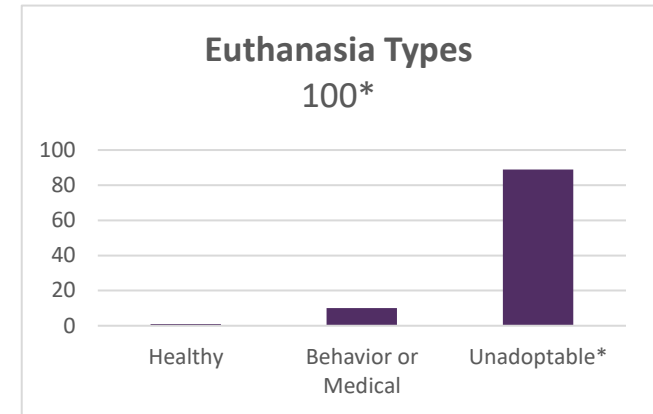

Louisiana SPCA Monthly Animal Care Report

October 2016

Our goal is to eliminate euthanasia of healthy adoptable animals.

**This total includes owner requested euthanasia.
 **Unadoptable animals include animals for whom euthanasia is the most humane alternative due to injury, disease, are vicious, fractious or exhibit extremely fearful behavior.*

Less common placement and intake options are not shown but are included in the total count.

**An additional 164 animals were cared for in Foster Care.*