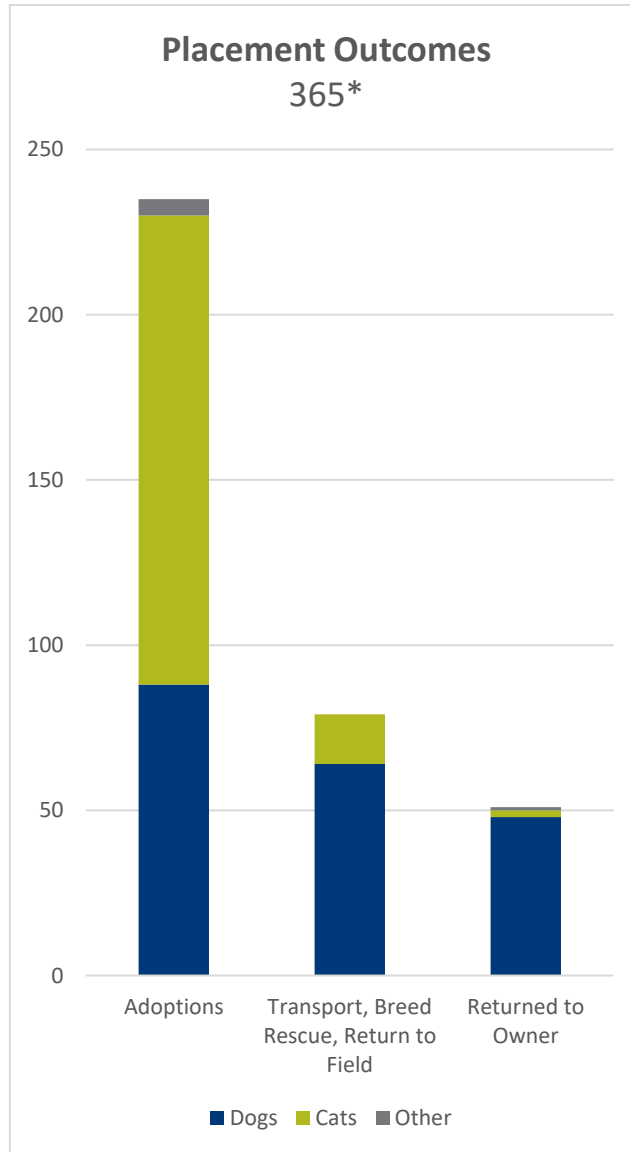

Louisiana SPCA Monthly Animal Care Report

October 2016

Our goal is to eliminate euthanasia of healthy adoptable animals.

**This total includes owner requested euthanasia.
 **Unadoptable animals include animals for whom euthanasia is the most humane alternative due to injury, disease, are vicious, fractious or exhibit extremely fearful behavior.*

Less common placement and intake options are not shown but are included in the total count.

**An additional 164 animals were cared for in Foster Care.*