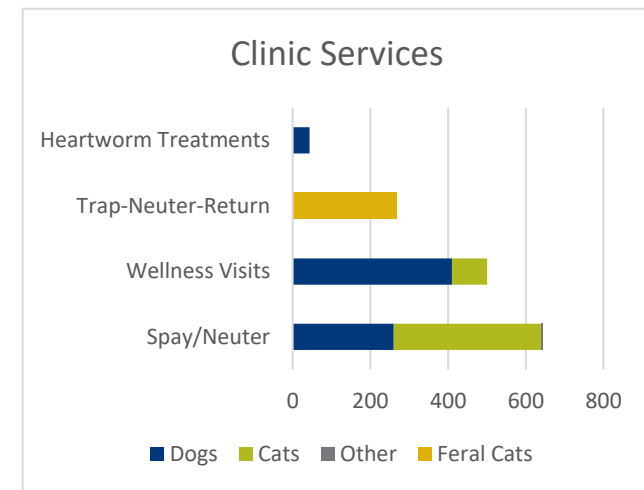

Louisiana SPCA Monthly Animal Care Report

October 2016

Our goal is to eliminate euthanasia of healthy adoptable animals.

**This total includes owner requested euthanasia.
 **Unadoptable animals include animals for whom euthanasia is the most humane alternative due to injury, disease, are vicious, fractious or exhibit extremely fearful behavior.*

Less common placement and intake options are not shown but are included in the total count.

**An additional 164 animals were cared for in Foster Care.*