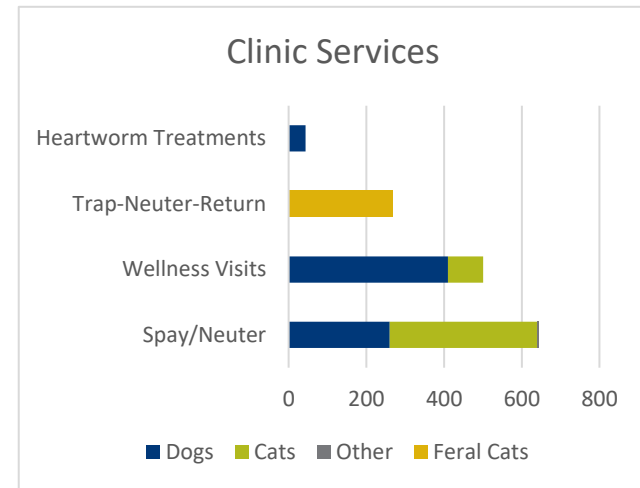

Louisiana SPCA Monthly Animal Care Report

October 2016

Our goal is to eliminate euthanasia of healthy adoptable animals.

**This total includes owner requested euthanasia.
 **Unadoptable animals include animals for whom euthanasia is the most humane alternative due to injury, disease, are vicious, fractious or exhibit extremely fearful behavior.*

Less common placement and intake options are not shown but are included in the total count.

**An additional 164 animals were cared for in Foster Care.*