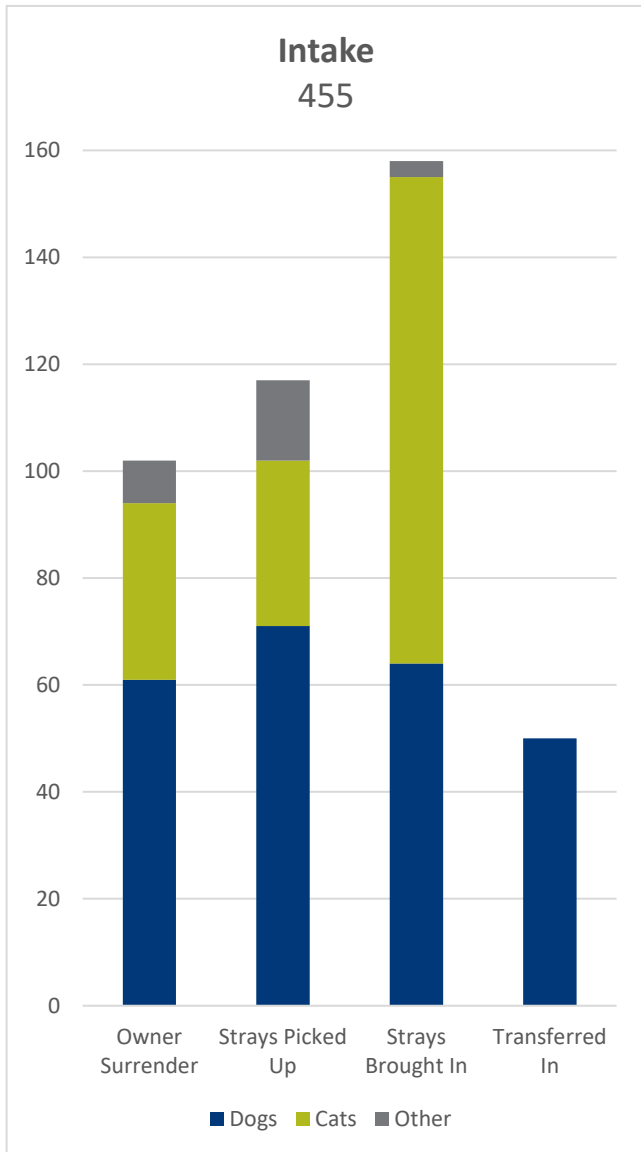

Louisiana SPCA Monthly Animal Care Report

October 2016

Our goal is to eliminate euthanasia of healthy adoptable animals.

**This total includes owner requested euthanasia.
 **Unadoptable animals include animals for whom euthanasia is the most humane alternative due to injury, disease, are vicious, fractious or exhibit extremely fearful behavior.*

Less common placement and intake options are not shown but are included in the total count.

**An additional 164 animals were cared for in Foster Care.*