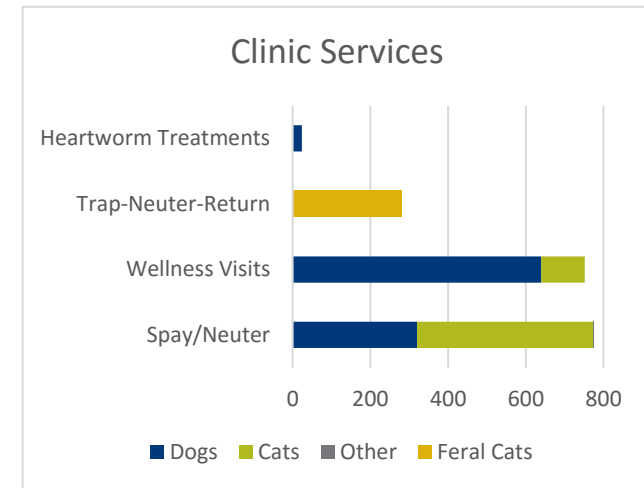

Louisiana SPCA Monthly Animal Care Report

February 2016

Our goal is to eliminate euthanasia of healthy adoptable animals.

**This total includes owner requested euthanasia.
 **Unadoptable animals include animals for whom euthanasia is the most humane alternative due to injury, disease, are vicious, fractious or exhibit extremely fearful behavior.*

Less common placement and intake options are not shown but are included in the total count.

**An additional 103 animals were cared for in Foster Care.*