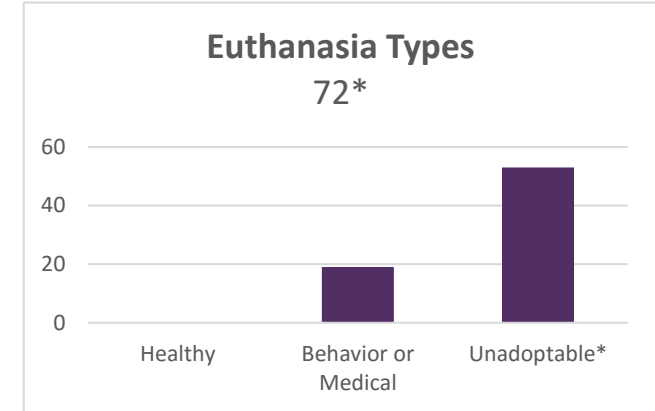

Louisiana SPCA Monthly Animal Care Report

February 2016

Our goal is to eliminate euthanasia of healthy adoptable animals.

**This total includes owner requested euthanasia.
 **Unadoptable animals include animals for whom euthanasia is the most humane alternative due to injury, disease, are vicious, fractious or exhibit extremely fearful behavior.*

Less common placement and intake options are not shown but are included in the total count.

**An additional 103 animals were cared for in Foster Care.*