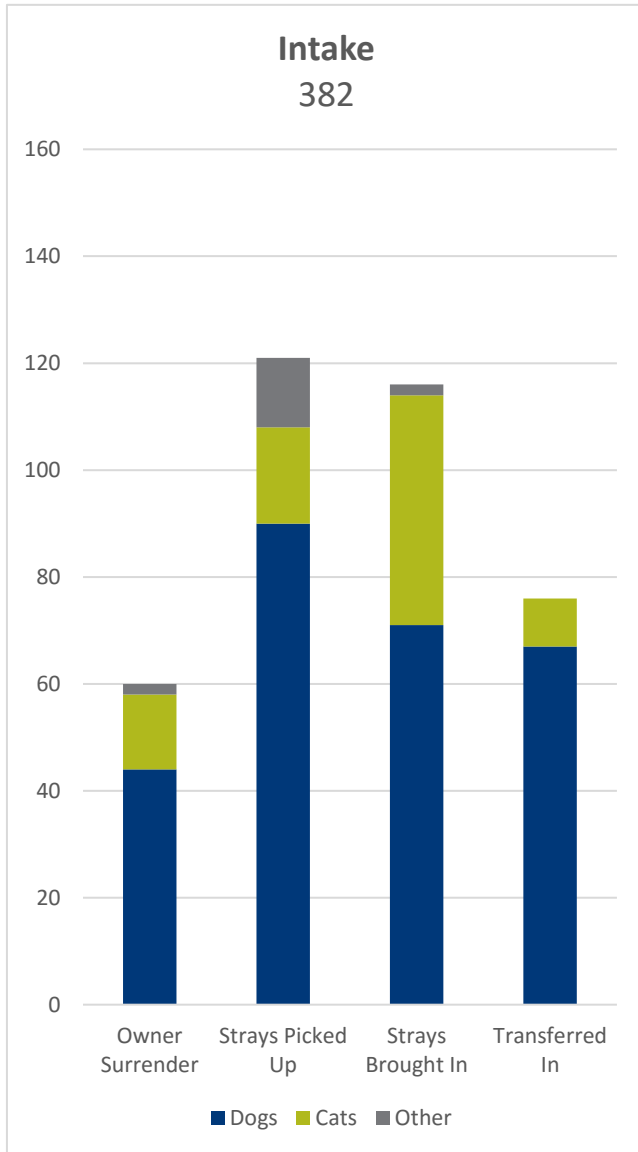

Louisiana SPCA Monthly Animal Care Report

February 2016

Our goal is to eliminate euthanasia of healthy adoptable animals.

**This total includes owner requested euthanasia.
 **Unadoptable animals include animals for whom euthanasia is the most humane alternative due to injury, disease, are vicious, fractious or exhibit extremely fearful behavior.*

Less common placement and intake options are not shown but are included in the total count.

**An additional 103 animals were cared for in Foster Care.*