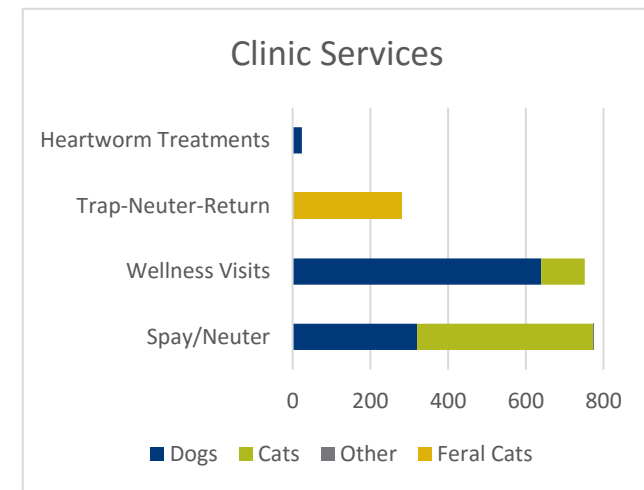

Louisiana SPCA Monthly Animal Care Report

February 2016

Our goal is to eliminate euthanasia of healthy adoptable animals.

**This total includes owner requested euthanasia.
 **Unadoptable animals include animals for whom euthanasia is the most humane alternative due to injury, disease, are vicious, fractious or exhibit extremely fearful behavior.*

Less common placement and intake options are not shown but are included in the total count.

**An additional 103 animals were cared for in Foster Care.*