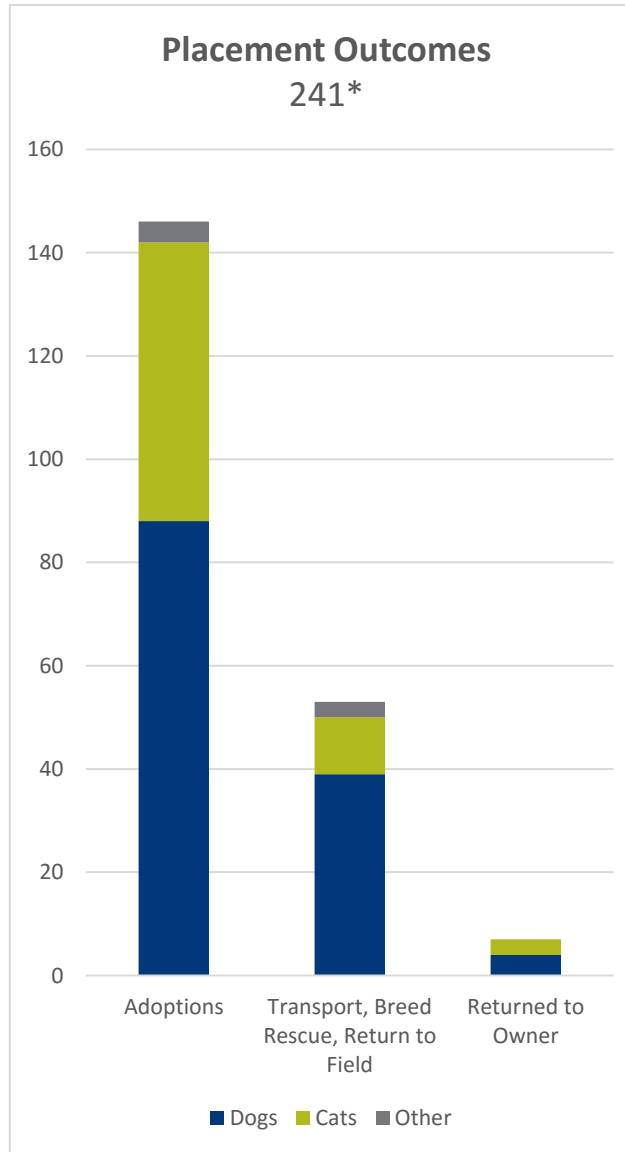

Louisiana SPCA Monthly Animal Care Report

February 2016

Our goal is to eliminate euthanasia of healthy adoptable animals.

**This total includes owner requested euthanasia.
 **Unadoptable animals include animals for whom euthanasia is the most humane alternative due to injury, disease, are vicious, fractious or exhibit extremely fearful behavior.*

Less common placement and intake options are not shown but are included in the total count.

**An additional 103 animals were cared for in Foster Care.*